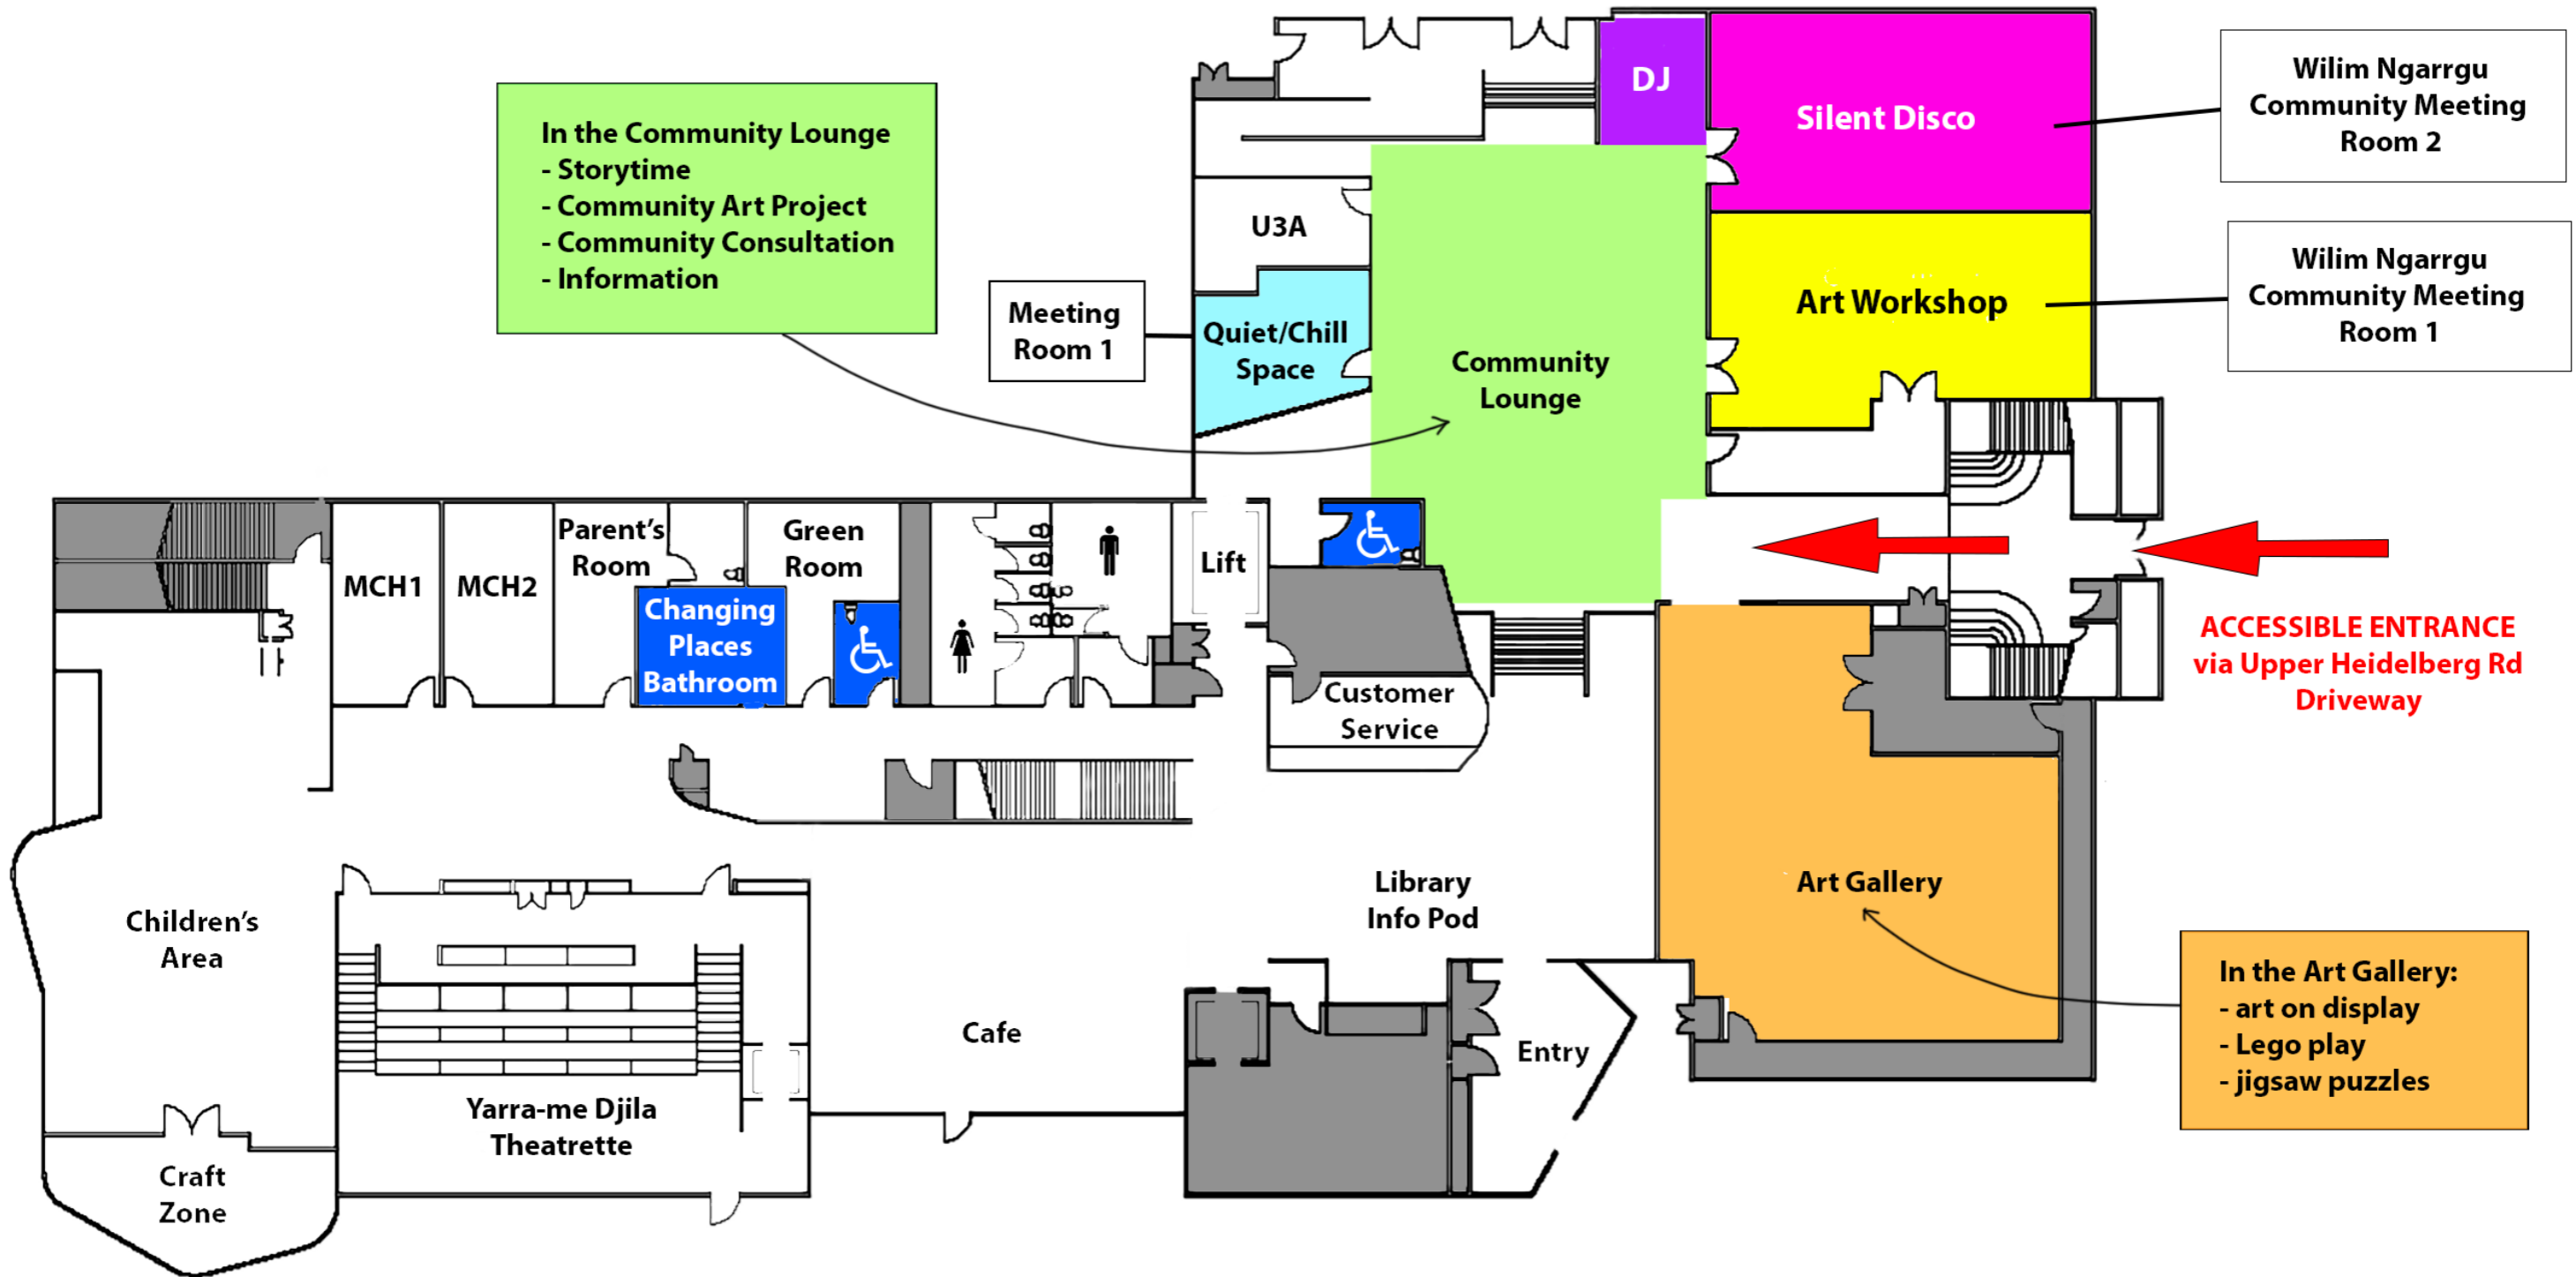

IVANHOE LIBRARY & CULTURAL HUB

Map of Activities

International Day of People with Disability Community Fun Day

In the Community Lounge
- Storytime
- Community Art Project
- Community Consultation
- Information

Wilim Ngarrgu
Community Meeting
Room 2

Wilim Ngarrgu
Community Meeting
Room 1

ACCESSIBLE ENTRANCE
via Upper Heidelberg Rd
Driveway

In the Art Gallery:
- art on display
- Lego play
- jigsaw puzzles

GROUND FLOOR & UPPER GROUND FLOOR